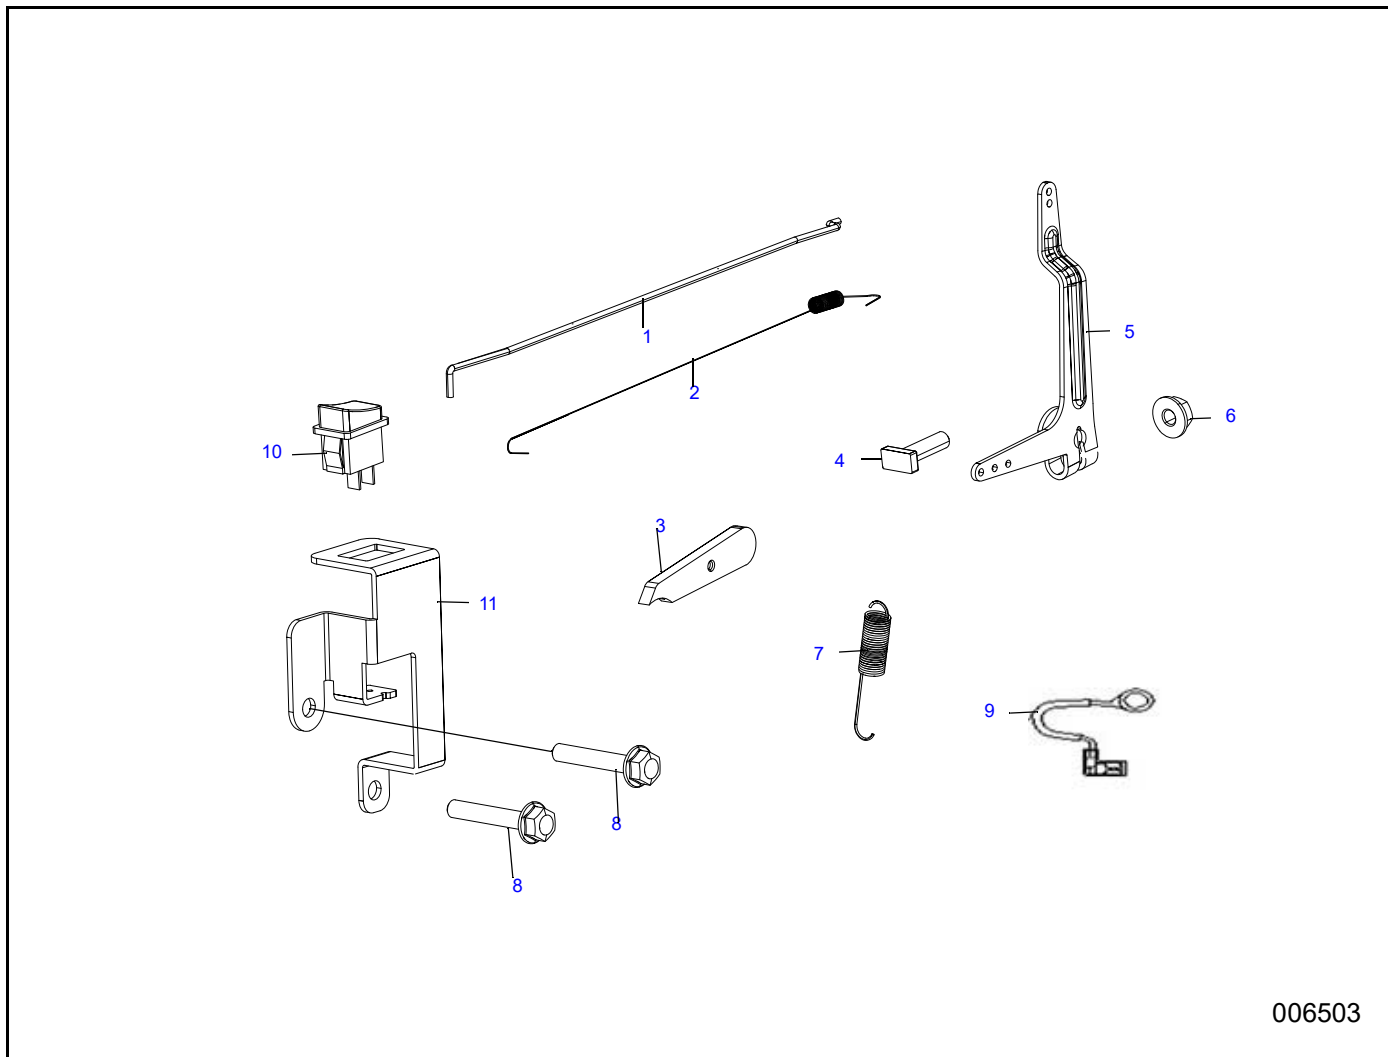

# IGNITION ASSEMBLY

006501

Item	Part Number	Description	Qty.
1	10000031178	FLYWHEEL ASSEMBLY	1
2	10000031136	COOLING FAN	1
3	10000031183	PULLEY, STARTER	1
4	10000031179	NUT M14	1
5	10000031233	BOLT M6X30	1
6	10000031194	BOLT STUD, IGNITION COIL	1
7	10000031224	IGNITION COIL ASSY	1

# CONTROL

006503

Item	Part Number	Description	Qty.
1	10000031189	GOVERNOR ROD	1
2	10000031227	THROTTLE RETURN SPRING	1
3	10000004451	WIRE HARNESS CLIP	1
4	10000004403	GOVERNOR ARM BOLT M6X21	1
5	10000031228	GOVERNOR ARM	1
6	10000031242	NUT M6	1
7	10000031207	GOVERNOR SPRING	1
8	10000006865	BOLT M6X12	2
9	10000031252	SHUT DOWN WIRE	1
10	10000031229	SHUT DOWN SWITCH	1
11	10000031251	UPPER SHROUD ASSEMBLY	1