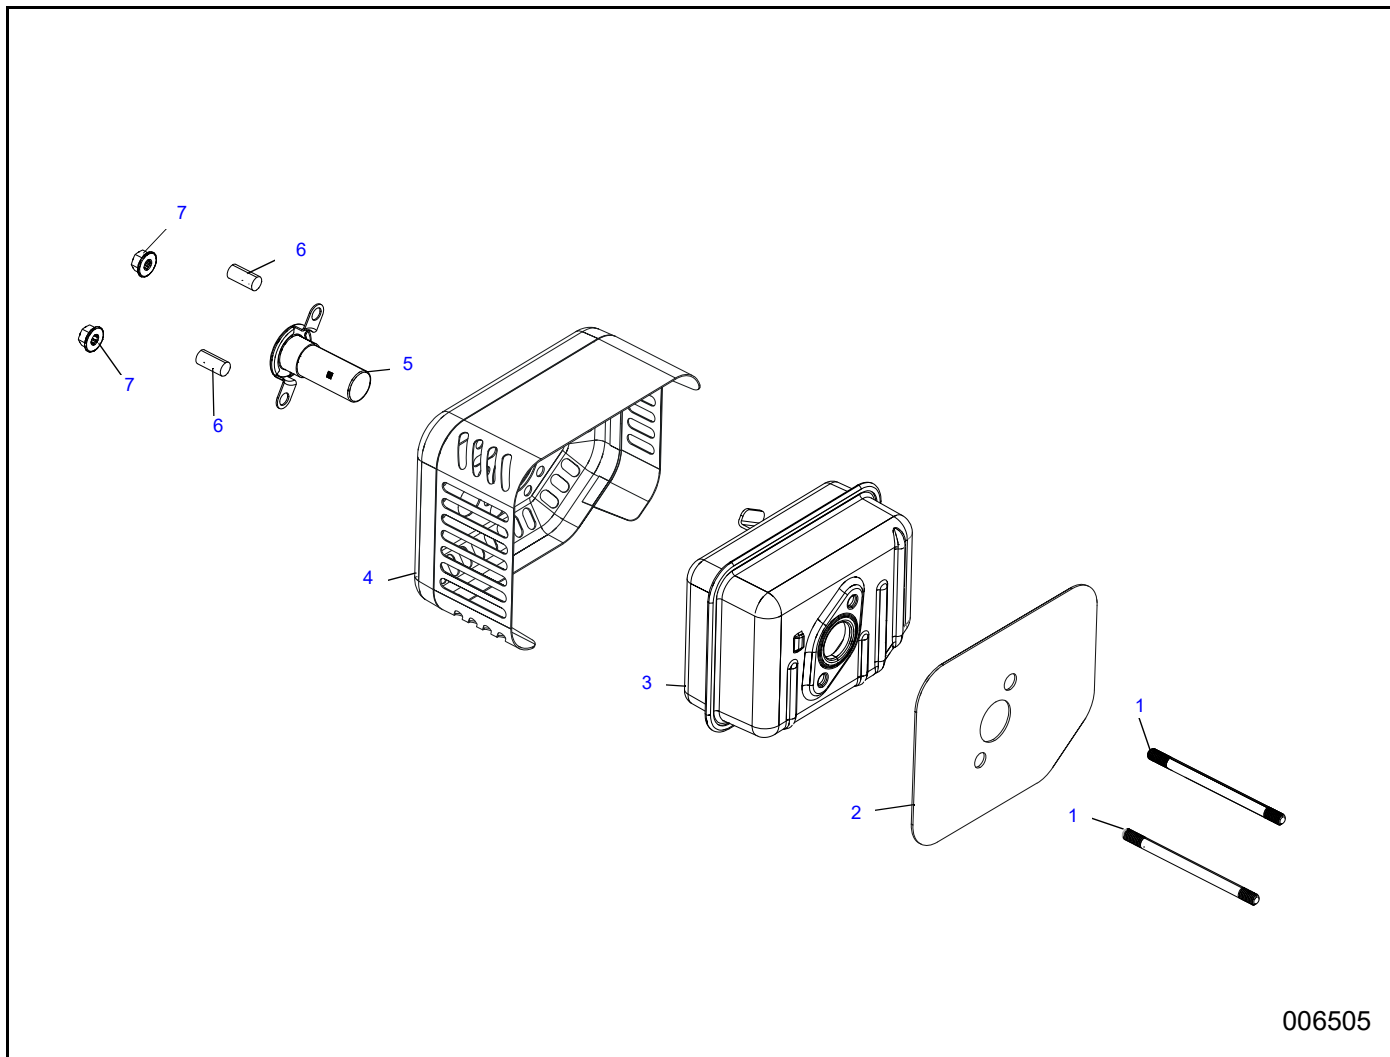

MUFFLER ASSEMBLY

006505

Item	Part Number	Description	Qty.
1	1000006188	STUD BOLT	2
2	1000031282	EXHAUST GASKET	1
3	1000031261	MUFFLER ASSEMBLY	1
4	1000031272	OUTER MUFFLER SHIELD	1
5	1000018388	SPARK ARRESTOR	1
6	1000006235	BOLT M6×12	2
7	1000031283	NUT M6	2