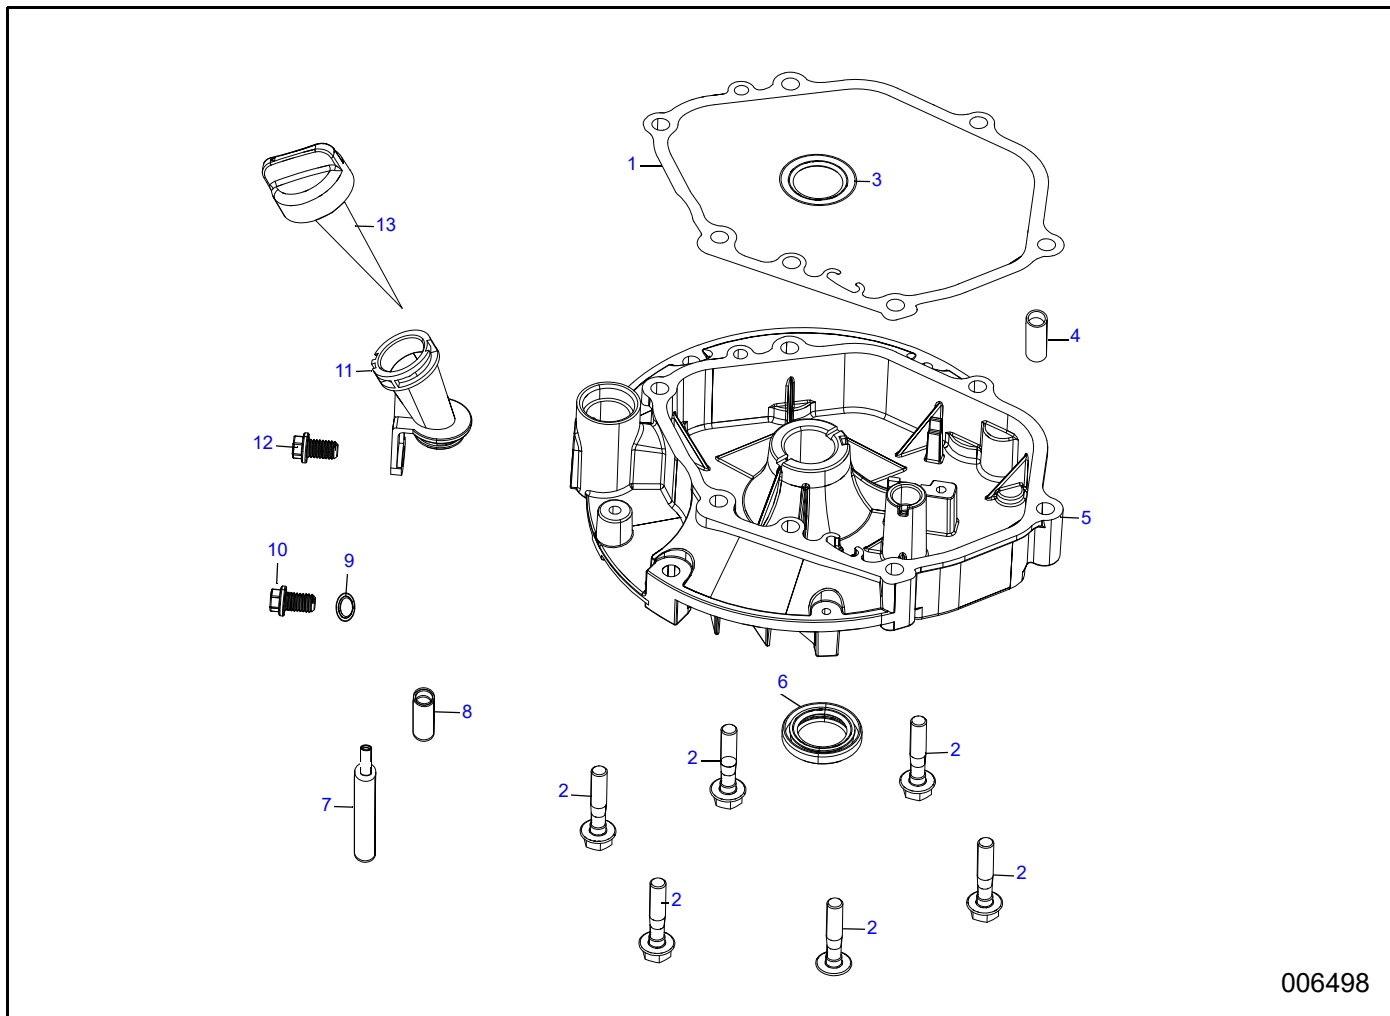

CRANKCASE COVER

006498

Item	Part Number	Description	Qty.
1	10000031161	CASECOVER GASKET	1
2	10000006270	BOLT M8X50	6
3	N/A	WASHER,CRANKSHAFT	1
4	10000031116	CASE COVER DOWEL PIN	1
5	10000031126	CRANKCASE COVER ASSEMBLY	1
6	10000031148	OIL SEAL	1
7	10000031387	OIL PIPE	1
8	10000031173	CASE COVER DOWEL PIN	1
9	10000004462	DRAIN PLUG WASHER	1
10	10000004470	DRAIN PLUG BOLT M10×1.25×15	1
11	10000031118	OIL FILLER EXTENTION	1
12	10000027668	BOLT M8X20	1
13	10000031134	DIPSTICK	1
14	10000006865	BOLT M6X12 (NOT SHOWN)	1