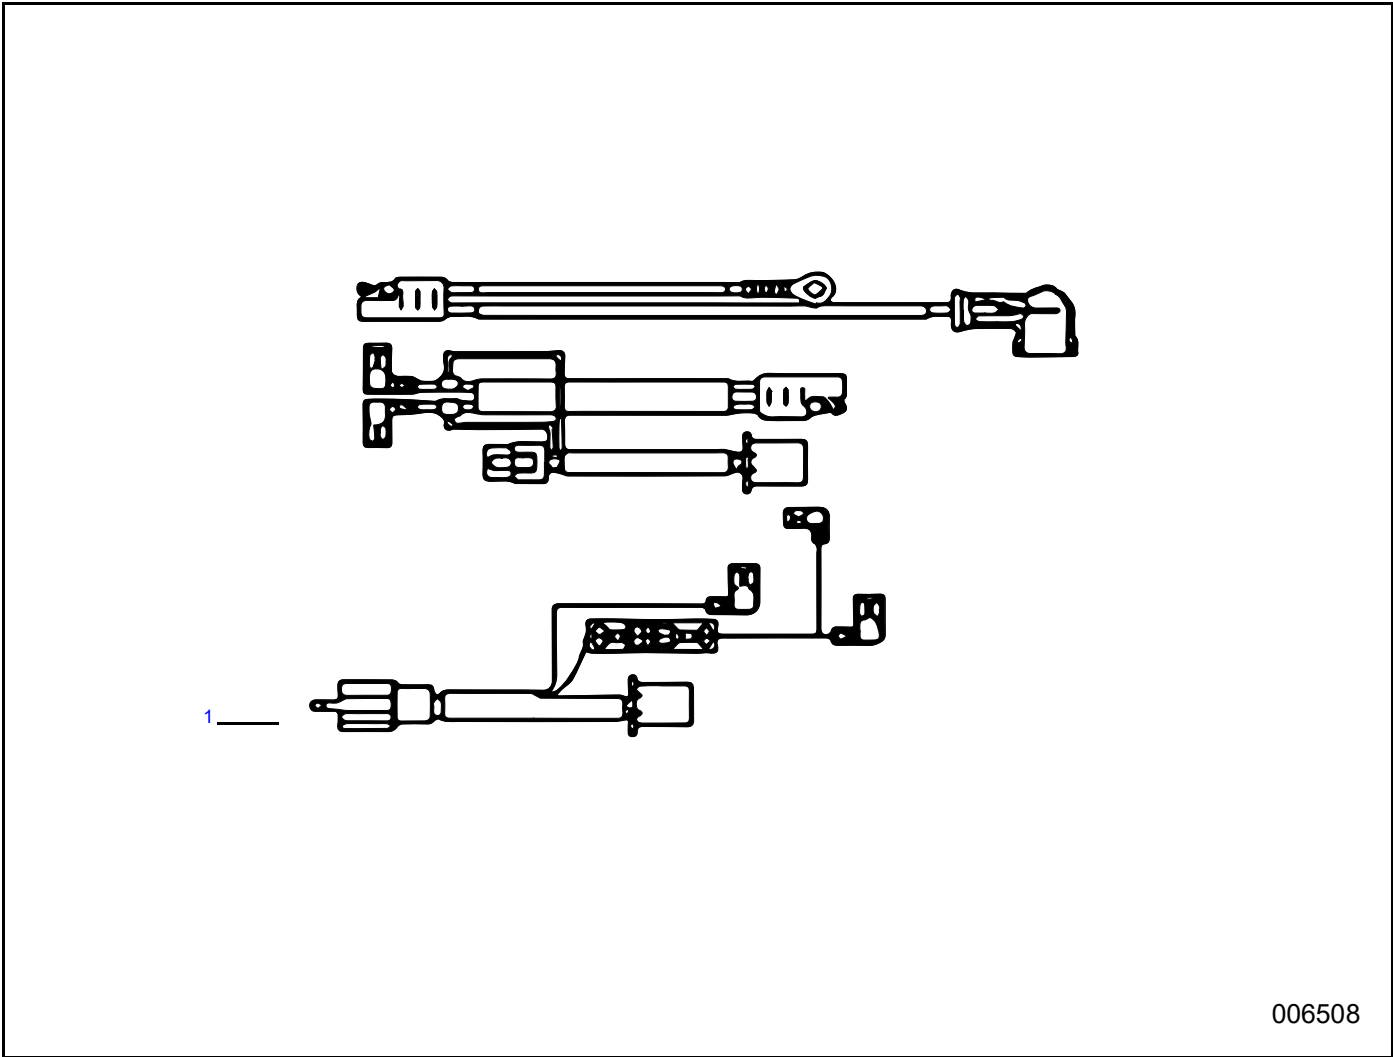

# CONTROL

006503

Item	Part Number	Description	Qty.
1	10000031189	GOVERNOR ROD	1
2	10000031227	THROTTLE RETURN SPRING	1
3	10000004451	WIRE HARNESS CLIP	1
4	10000004403	GOVERNOR ARM BOLT M6X21	1
5	10000031228	GOVERNOR ARM	1
6	10000031242	NUT M6	1
7	10000031207	GOVERNOR SPRING	1
8	10000006865	BOLT M6X12	2
9	10000031252	SHUT DOWN WIRE	1
10	10000031229	SHUT DOWN SWITCH	1
11	10000031251	UPPER SHROUD ASSEMBLY	1

# COVER

006506

Item	Part Number	Description	Qty.
1	1000006865	BOLT M6X12	2
2	1000031290	BREATHER CHAMBER CAP	1
3	1000031253	BREATHER CHAMBER GASKET	1
4	1000031291	BREATHER FILTER	1
5	1000031275	BREATHER VALVESPRING	1
6	1000031254	BREATHER VALVE COVER	1

## SHROUD

006507

Item	Part Number	Description	Qty.
1	10000031300	BLADE	1
2	10000031301	SHROUD	1
3	10000031285	ROTOR	1
4	10000031293	BOLT ST4.2×13	1
5	10000031276	ROD	1
6	10000031311	ROD, CHOKE	1

# WIRE HARNESS

006508

Item	Part Number	Description	Qty.
1	10000031286	WIRE HARNESS	1

Part No. 10000029649 Rev. B 01/20/2022  
©2022 Generac Power Systems, Inc.  
All rights reserved.  
Specifications are subject to change without notice.  
No reproduction allowed in any form without prior written  
consent from Generac Power Systems, Inc.