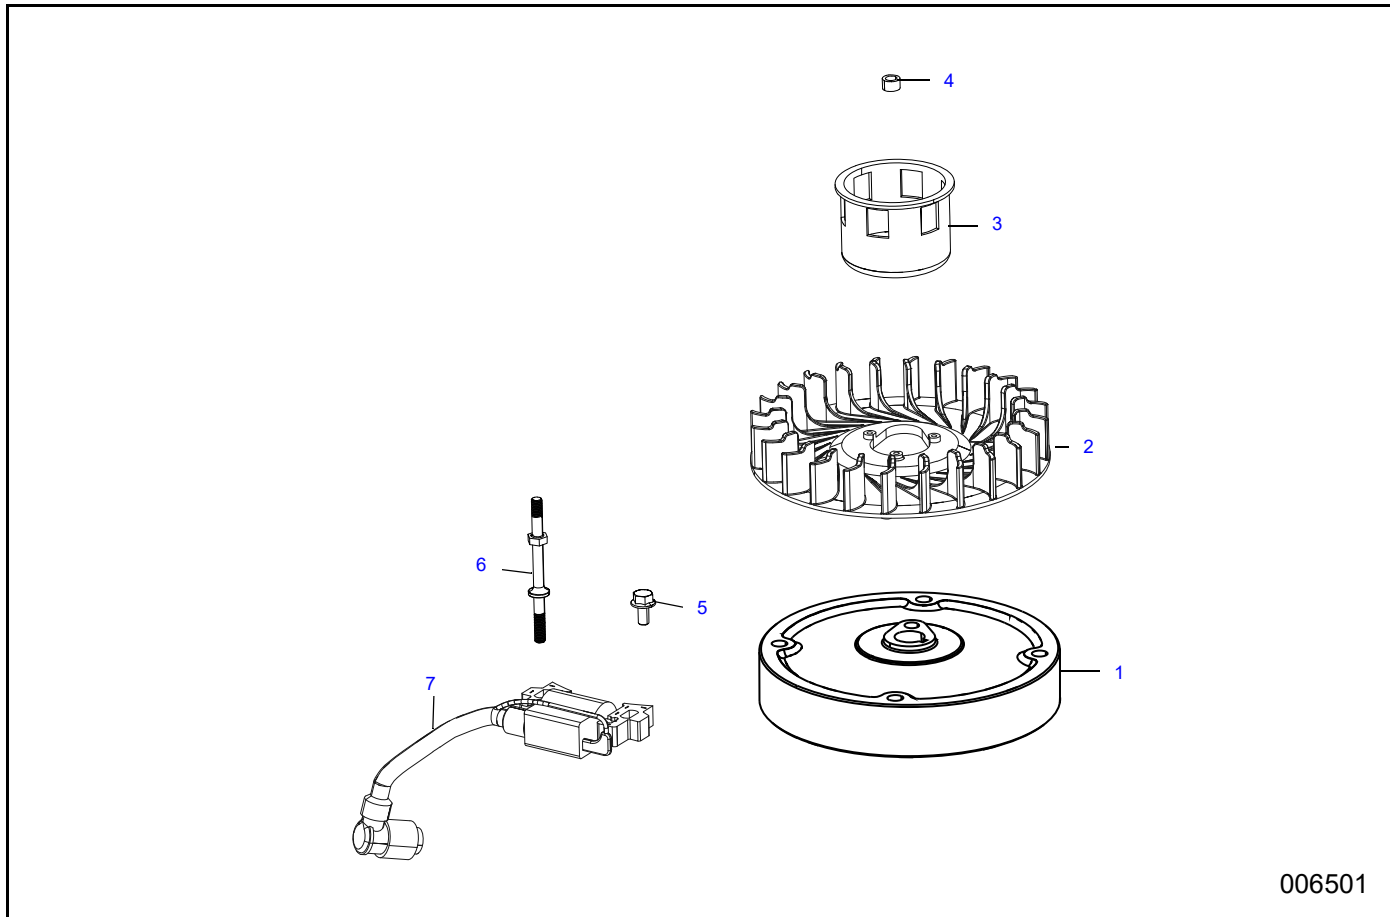

IGNITION ASSEMBLY

006501

Item	Part Number	Description	Qty.
1	10000031178	FLYWHEEL ASSEMBLY	1
2	10000031136	COOLING FAN	1
3	10000031183	PULLEY, STARTER	1
4	10000031179	NUT M14	1
5	10000031233	BOLT M6X30	1
6	10000031194	BOLT STUD, IGNITION COIL	1
7	10000031224	IGNITION COIL ASSY	1